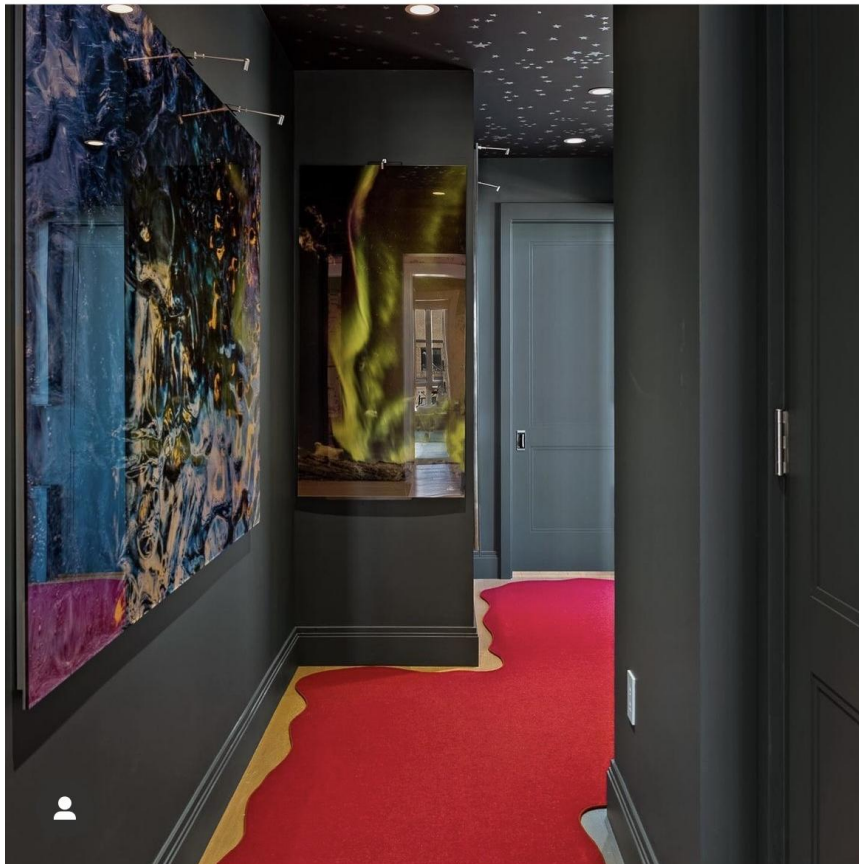

holidayhousedesigns

The Kent

57 likes

holidayhousedesigns "Our gallery design is inspired by Aurora Borealis and the stunning photographs from Iceland by @modcuisine mixed with furniture using natural gemstones from @studiogreytak" - @aamir\_khandwala

Designed by: @aamir\_khandwala

Sponsored by: @modcuisine @studiogreytak

Photography by: @alanbarryphotography

holidayhousedesigns  
The Kent

57 likes

holidayhousedesigns "Our gallery design is inspired by Aurora Borealis and the stunning photographs from Iceland by @modcuisine mixed with furniture using natural gemstones from @studiogreytak" - @aamir\_khandwala