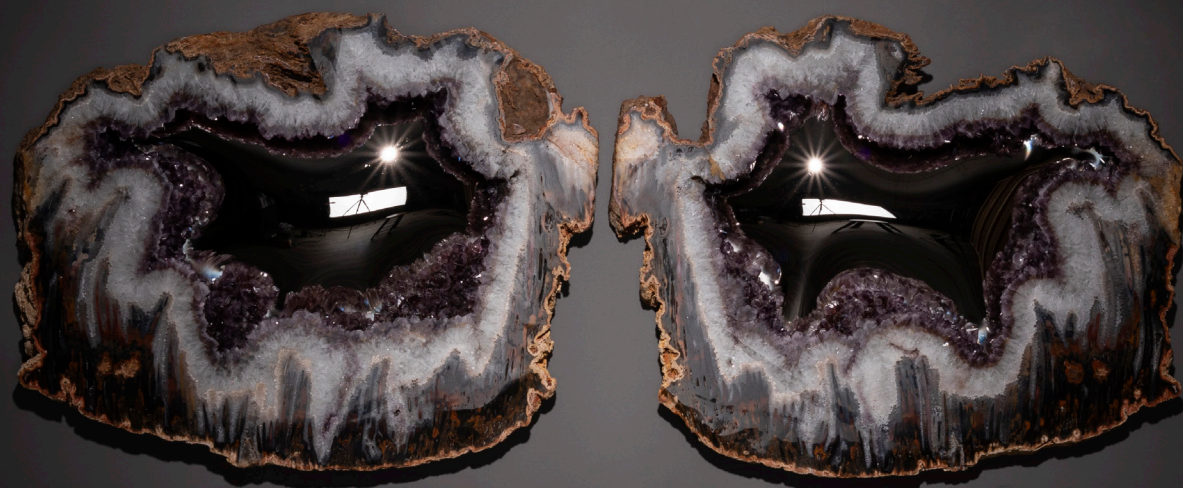

STUDIO GREYTAK

LAVA MIRROR 5 - PAIR

777001019

DIMENSIONS

27" x 3" x 22" / 26" x 3" x 21"

DETAILS

Agate. Hand-Mirrored Slumped Glass.

STUDIO
GREYTAK